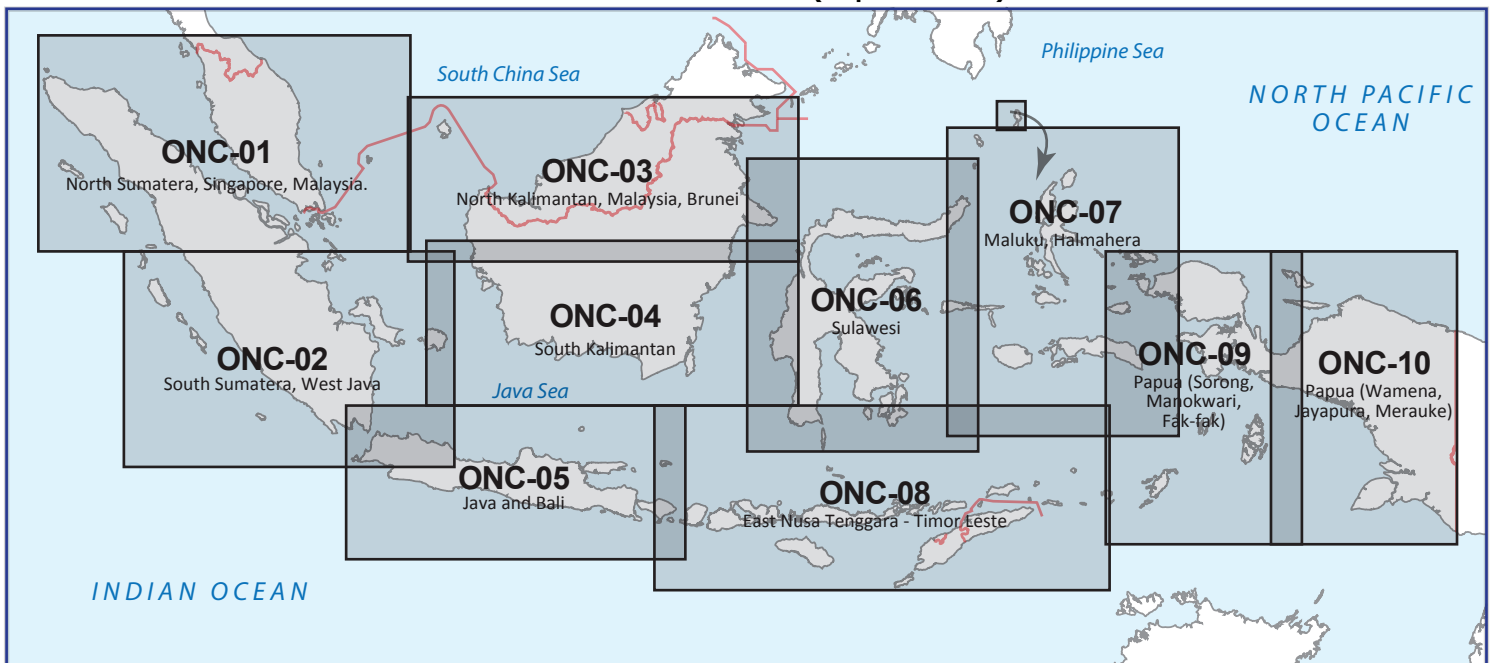

INDOAVIS NUSANTARA
VFR-ONC CHART BULLETIN
(Operation Navigation Chart)
Scale 1:1.000.000

Publish Cycle : 2019-03
Effective : 20 Jun 2019 to 12 Sep 2019

Information on this charts will change; Consolidated updates of chart changes are available every 84 (eighty-four) days, calculated from twice AIRAC Dates in the VFR-ONC 1:1.000.000 Bulletin (online at www.indoavis.co.id). Also consult appropriate NOTAM and AIP for the latest changes.

Indoavis Index Sheets (Paper Format)

INDOAVIS®
Geo-Informatics & Aeronautical Navigation Services

Your **Safety** is our mission

HEAD OFFICE and SHOWROOM
Menara Cardig building, Ground Floor Halim Perdana Kusuma International
Airport Jakarta 13650, INDONESIA
Office Phone: (62.21) 228.01.177, (62.21) 298.26.055
Marketing Phone: 0822-1181-8809
email: info@indoavis.co.id
website: <http://www.indoavis.co.id>