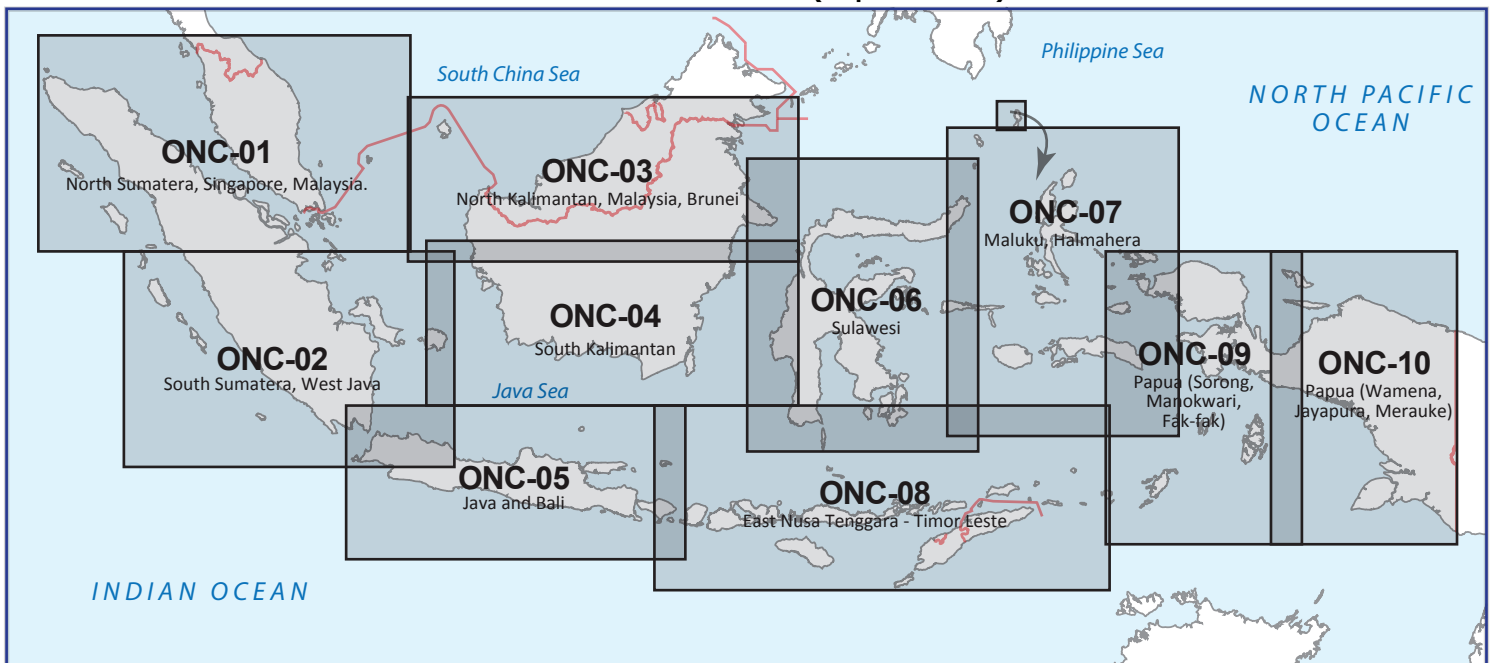

INDOAVIS NUSANTARA
VFR-ONC CHART BULLETIN
(Operation Navigation Chart)
Scale 1:1.000.000

Publish Cycle : 2020-01
Effective : 27 Feb 2020 to 21 May 2020

Information on this charts will change; Consolidated updates of chart changes are available every 84 (eighty-four) days, calculated from twice AIRAC Dates in the VFR-ONC 1:1.000.000 Bulletin (online at www.indoavis.co.id). Also consult appropriate NOTAM and AIP for the latest changes.

Indoavis Index Sheets (Paper Format)

INDOAVIS®
Geo-Informatics & Aeronautical Navigation Services

Your **Safety** is our mission

HEAD OFFICE and SHOWROOM
Menara Cardig building, Ground Floor Halim Perdana Kusuma International
Airport Jakarta 13650, INDONESIA
Office Phone: (62.21) 228.01.177, (62.21) 298.26.055
Marketing Phone: 0822-1181-8809
email: info@indoavis.co.id
website: <http://www.indoavis.co.id>