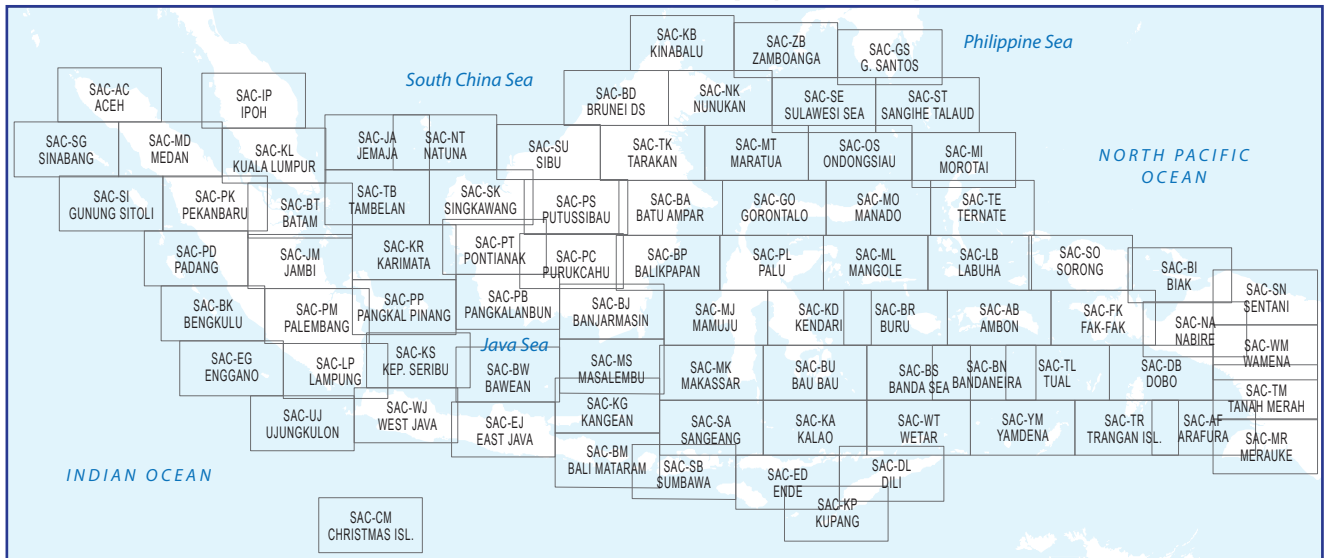

Indoavis Index Sheets (Paper Format)

Geo-Informatics & Aeronautical Navigation Services

Your **Safety** is our mission

HEAD OFFICE and SHOWROOM
 Menara Cardig, Ground Floor Jl. Raya Halim Perdana Kusuma International Airport
 Jakarta 13650, INDONESIA
 Office Phone: (62.21) 22-801-177, (62.21) 298-260-55
 Marketing Phone: 0822-1181-8809
 email: info@indoavis.net
 website: <http://www.indoavis.co.id>