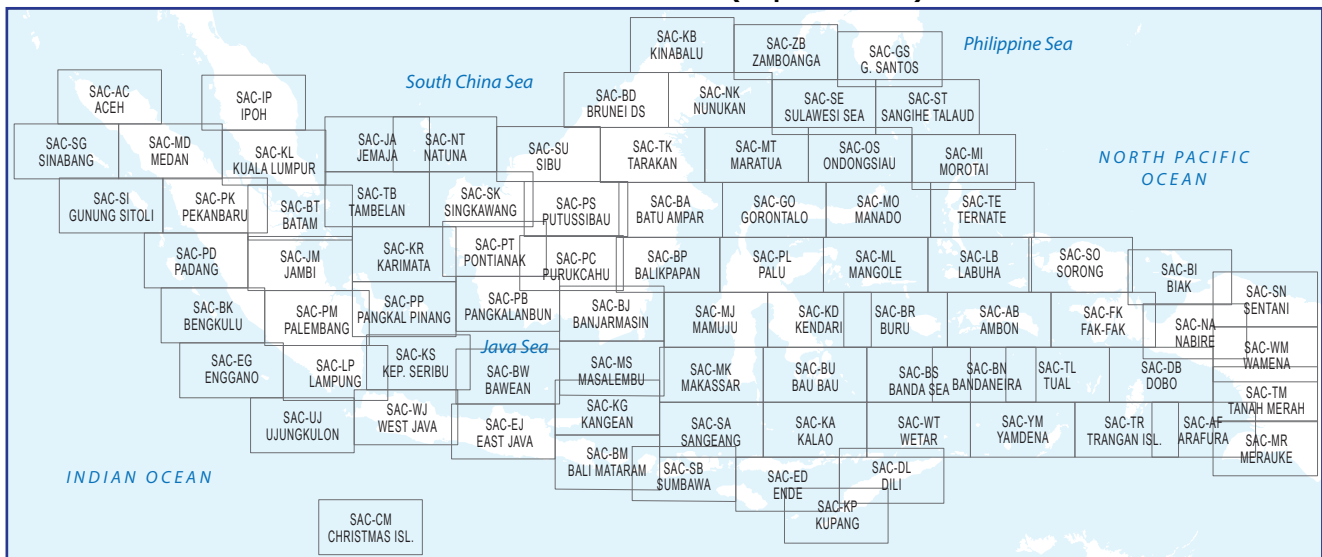

**Indoavis Index Sheets (Paper Format)**

Geo-Informatics & Aeronautical Navigation Services

**Your *Safety* is our mission**

HEAD OFFICE and SHOWROOM  
Menara Cardig, Ground Floor Jl. Raya Halim Perdana Kusuma International Airport  
Jakarta 13650, INDONESIA  
Office Phone: (62.21) 22-801-177, (62.21) 298-260-55  
Marketing Phone: 0822-1181-8809  
email: [info@indoavis.net](mailto:info@indoavis.net)  
website: <http://www.indoavis.co.id>